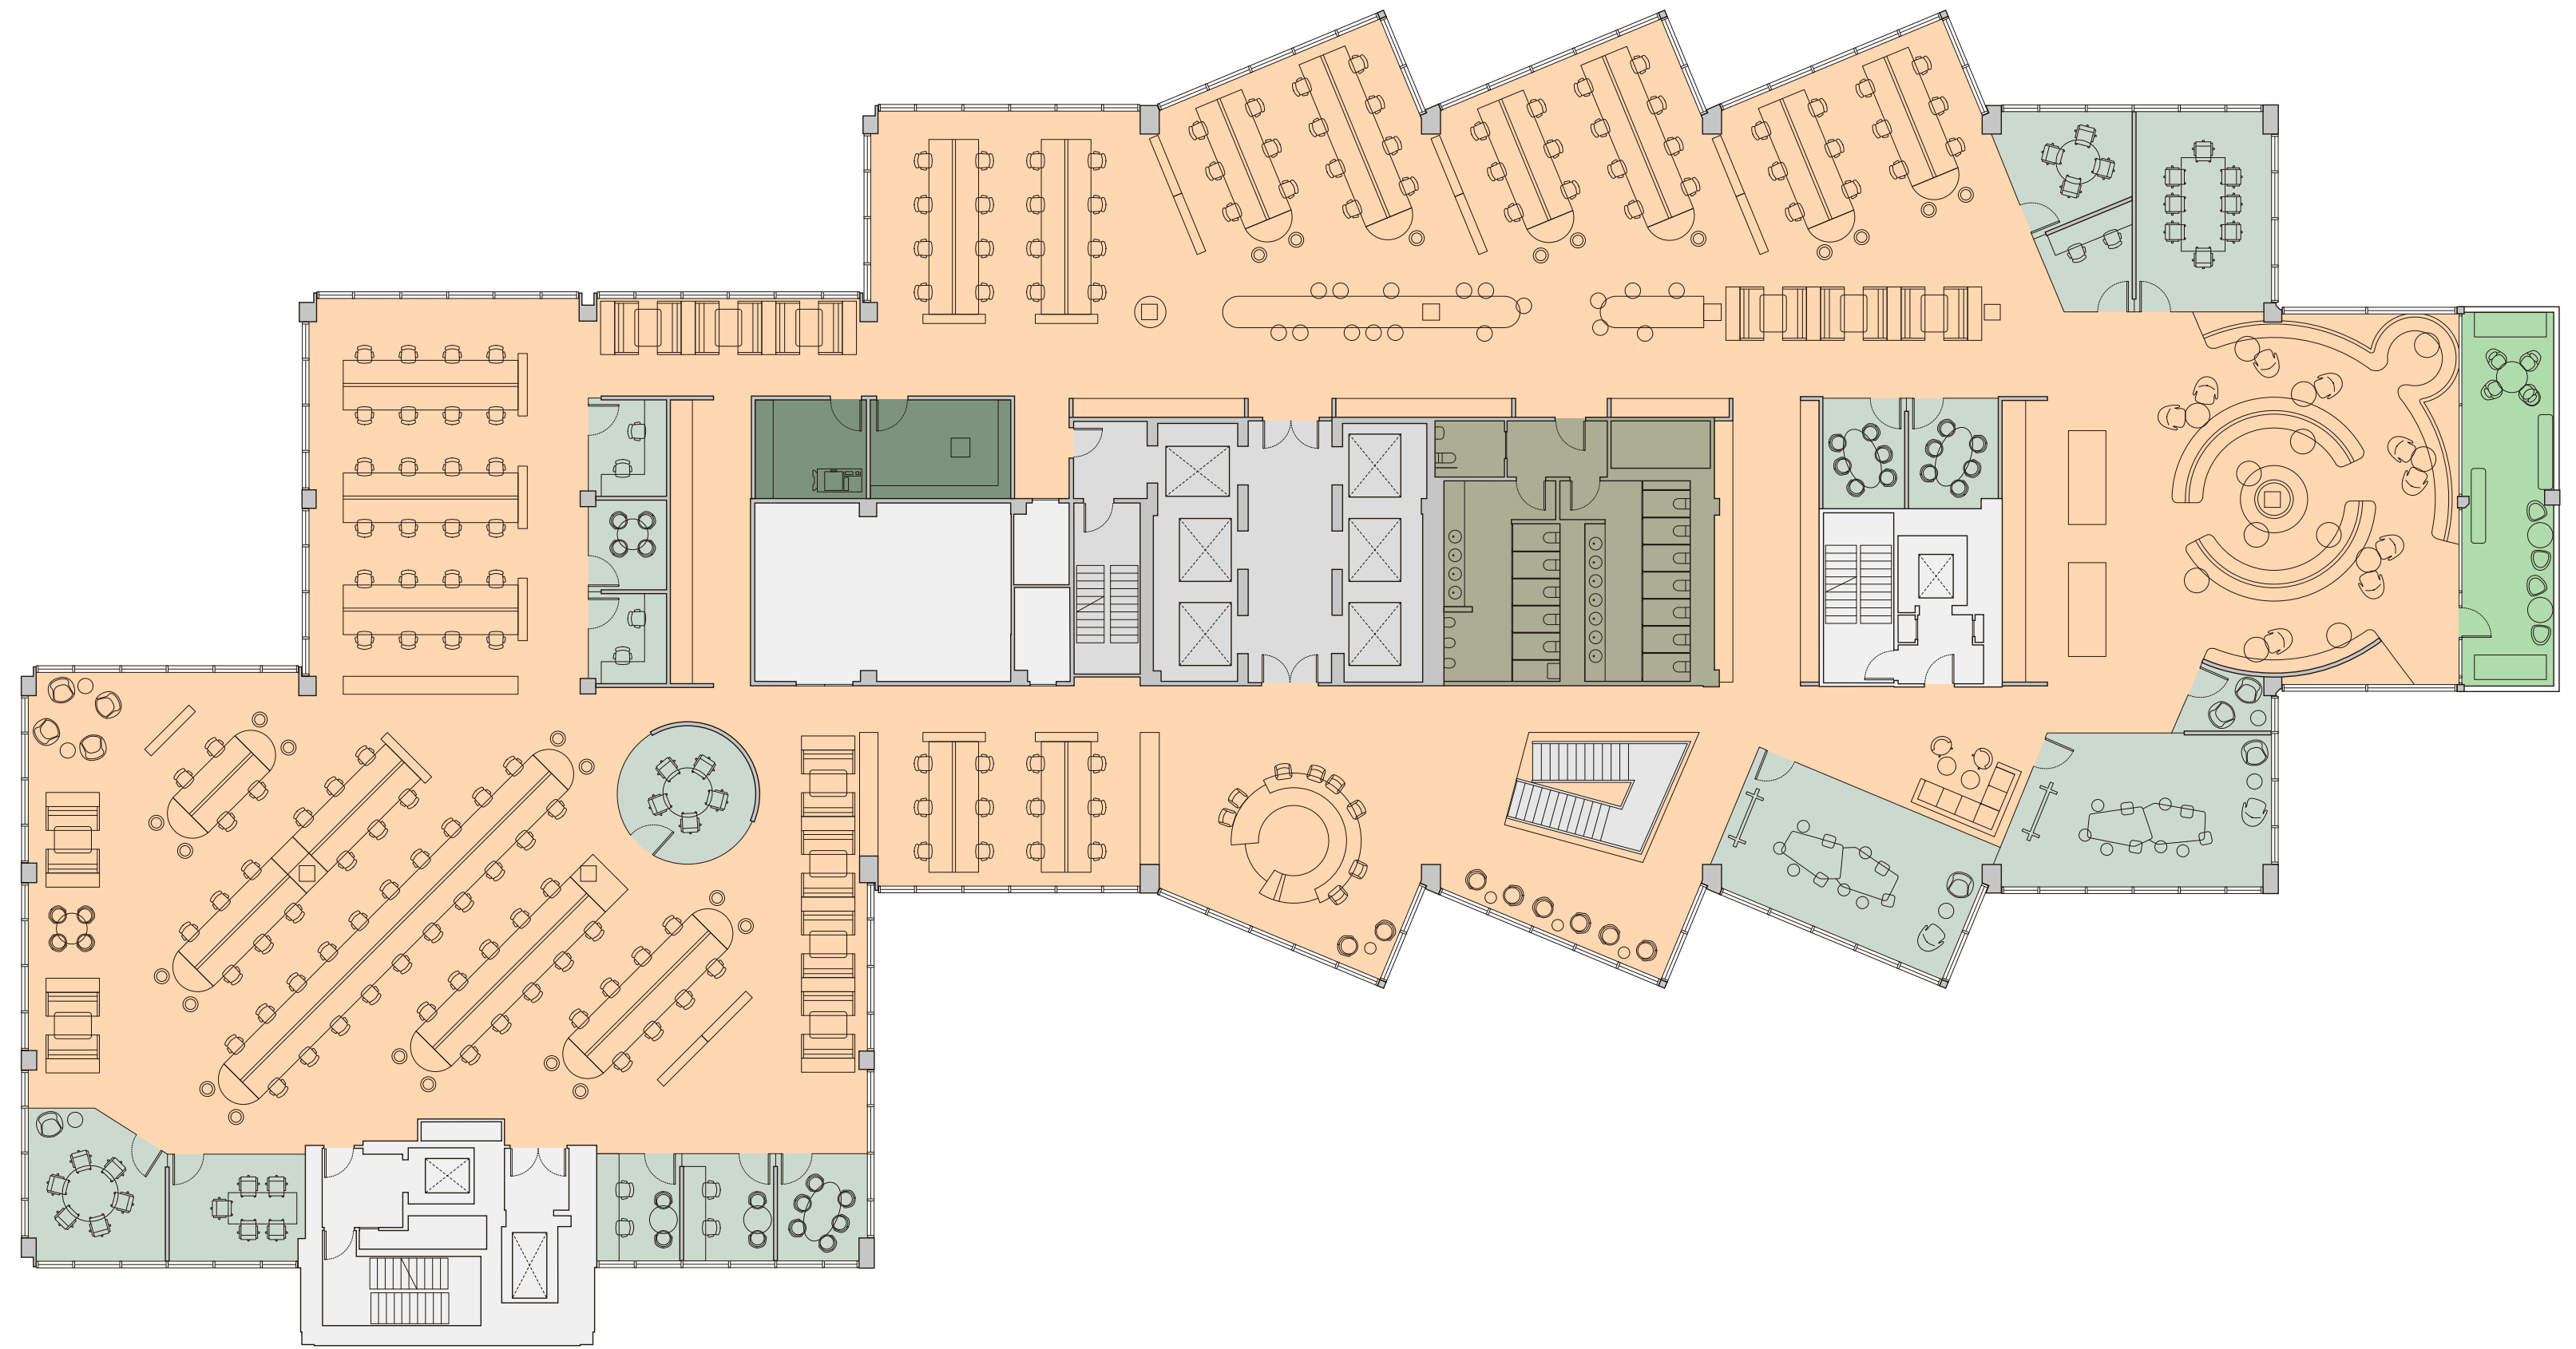

FOURTH FLOOR

Office: 17,825 sq ft
Terrace: 344 sq ft

Open plan agile 1:12sqm

Open plan workstations	156
Double offices	5
Call rooms	1
Internal meeting rooms	11
Collaboration	5
Kitchen / breakout area	1

■ Office
 ■ Meeting Rooms
 ■ Terrace
 ■ WCs
 ■ Printer Room
 ■ Core